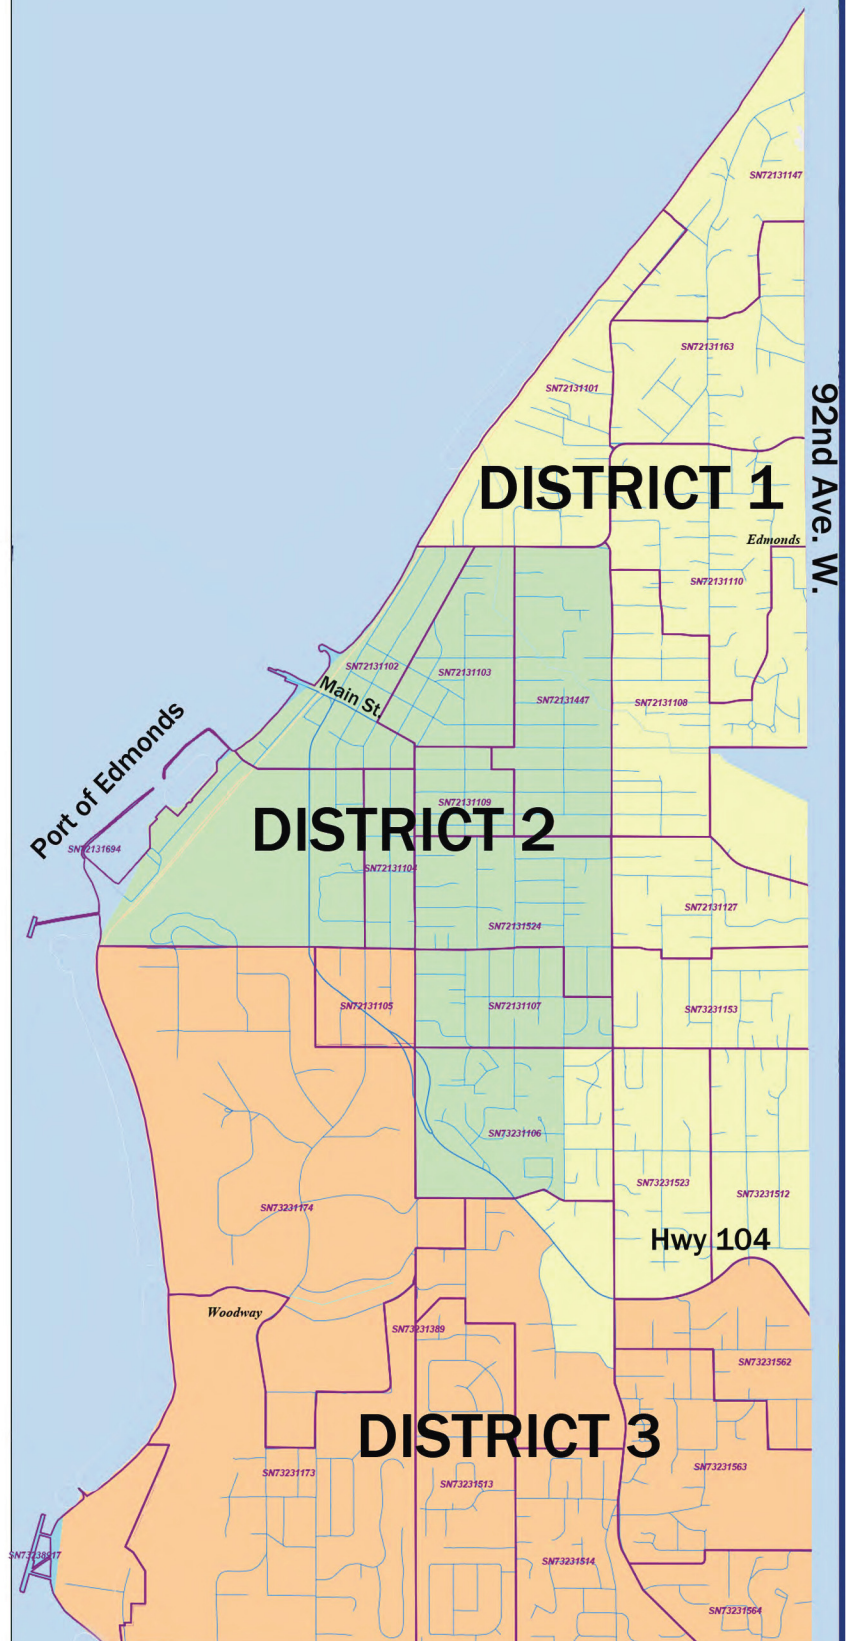

Port of Edmonds

Commission District Map

District 1
Janelle Cass

District 2
David Preston

District 3
Jay Grant

At Large
Position 4
Selena Killin

At Large
Position 5
Steve Johnston

92nd Ave. W.

Approved 12/15/2021. Not to scale. For informational purposes only.

244th St. SW